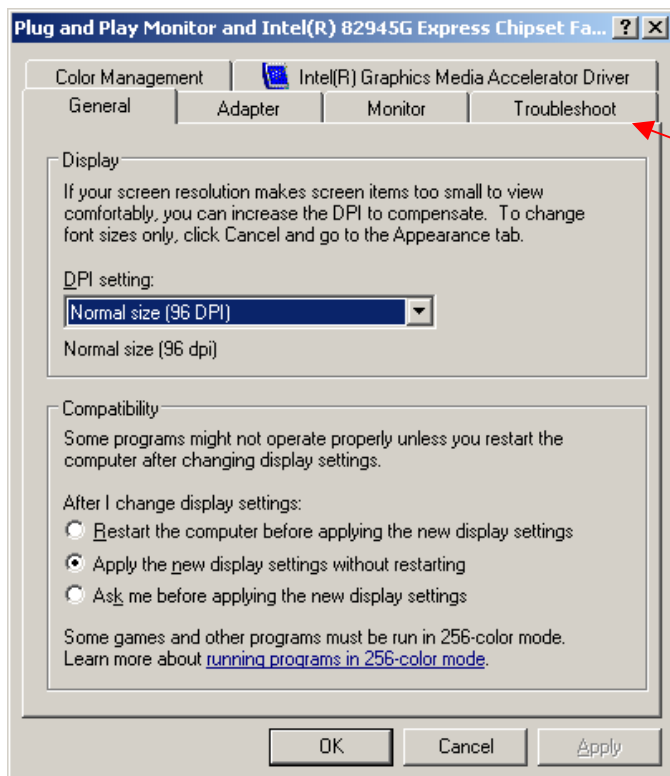

Object: **ATG-PC-Systems with TP-3.42**

Known problems: **slow PC or crashing of TP-3.42**

If you have such a fault on your machine, please follow the workaround:

Click the right mouse-button on your WINXP-screen

Click here

Move one step left and **apply**

Click to OK and exit

Test your System !!!!