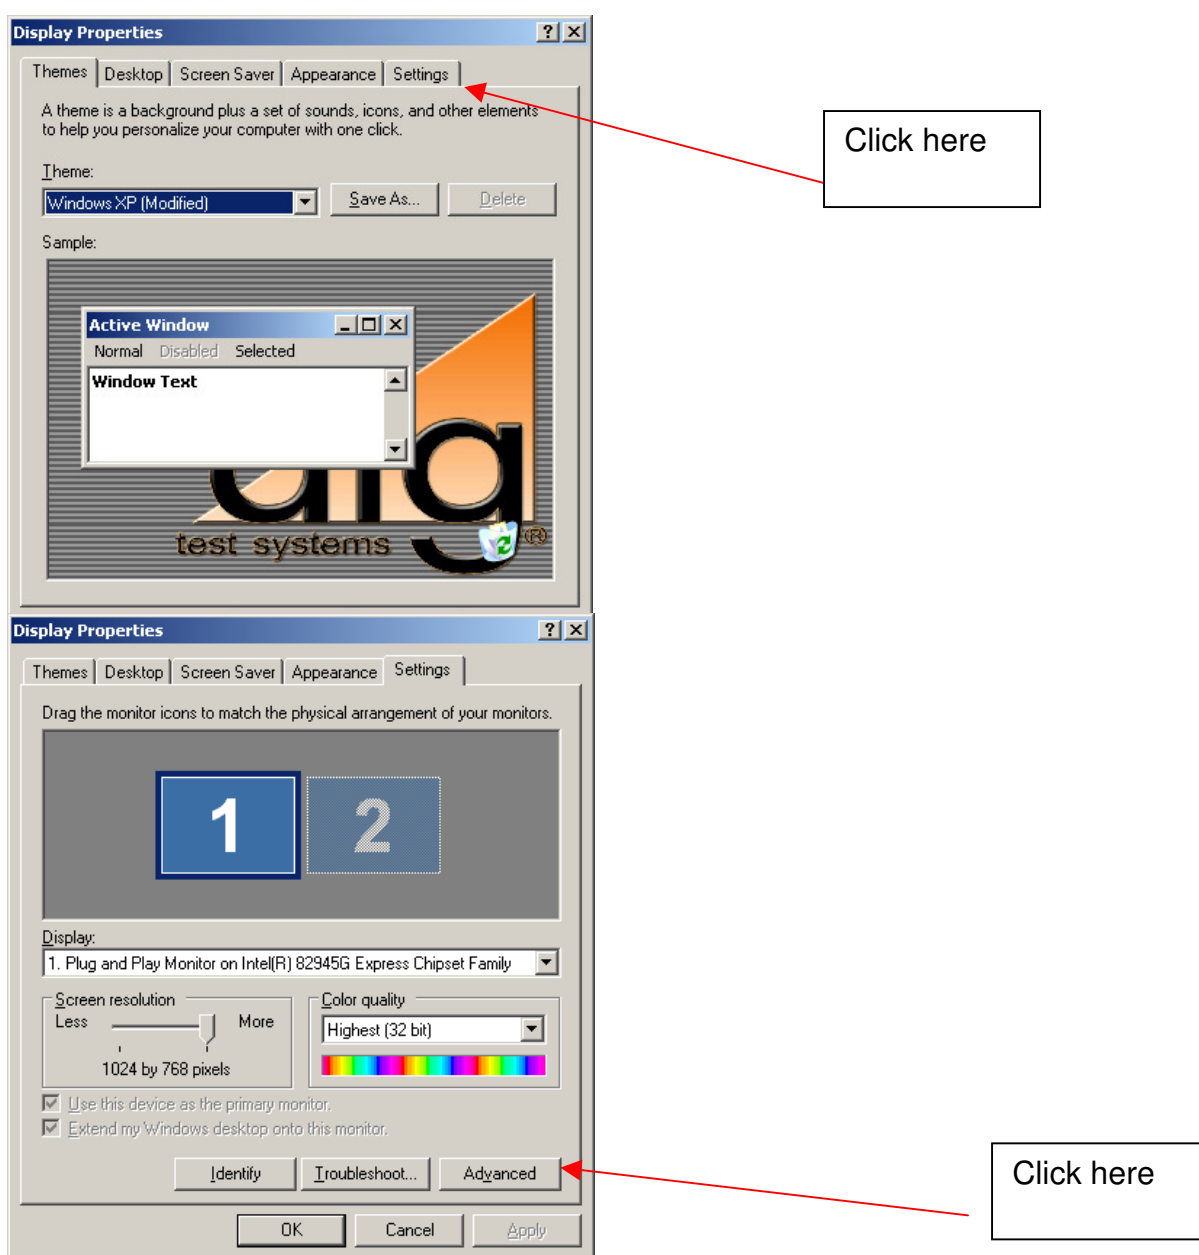

Object: **ATG-PC-Systems with TP-3.42**

Known problems: **slow PC or crashing of TP-3.42**

If you have such a fault on your machine, please follow the workaround:

Click the right mouse-button on your WINXP-screen

Click here

Move one step left and **apply**

Click to OK and exit

Test your System !!!!