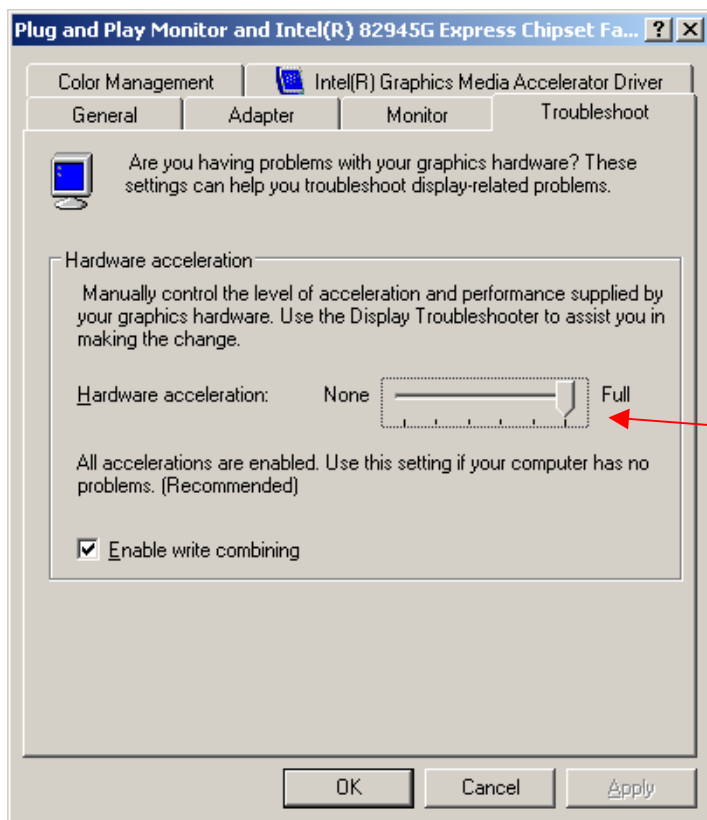

Move one step left and **apply**